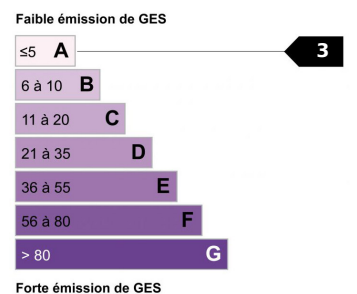

VILLA/HOUSE - 6 PIÈCE(S) - 166 M<sup>2</sup>

1 380 000 €

DESCRIPTIF DETAILLE

Ref : FDM-10914

<b>Surface :</b>	166 M <sup>2</sup>	<b>Surface séjour :</b>	17.99 M <sup>2</sup>
<b>Terrain :</b>	327 M <sup>2</sup>	<b>Terrasse(s) :</b>	1
<b>Style :</b>		<b>Exposition :</b>	South-east
<b>Niveaux :</b>		<b>Vue :</b>	Unobstructed
<b>Mitoyenneté :</b>	Non	<b>Chauffage :</b>	Air-conditioning
<b>Etat :</b>	Good condition	<b>Eau chaude :</b>	Individual
<b>Pièce(s) :</b>	6	<b>Parking(s) :</b>	NC
<b>Chambre(s) :</b>	5	<b>Garage(s) :</b>	NC
<b>Bain/Douche :</b>	3	<b>Cave :</b>	NC
<b>Toilette(s) :</b>	3	<b>Taxe foncière :</b>	2 022,00 €

BEAULIEU-SUR-MER : A stone's throw from the sea, in a quiet area , charming house on two levels renovated with 350sqm and swimming pool. Living room with open plan fitted kitchen, 3 bedrooms and 2 shower rooms. The villa has an independent 2-room apartment. Two parking spaces. Agency fees of 5% included payable by the seller.