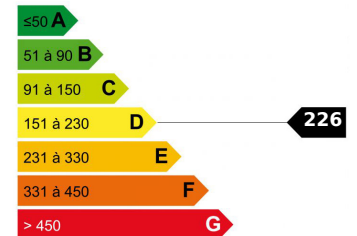

DESCRIPTIF DETAILLE

Ref : BS-10533

Surface :	327 M²	Surface séjour :	24.4 M²
Terrain :	985 M²	Terrasse(s) :	NC
Style :	BOURGEOIS	Exposition :	South
Niveaux :		Vue :	Unobstructed
Mitoyenneté :	Non	Chauffage :	Radiator
Etat :	Requires renovation	Eau chaude :	Individual
Pièce(s) :	13	Parking(s) :	1
Chambre(s) :	8	Garage(s) :	1
Bain/Douche :	5	Cave :	2
Toilette(s) :	1	Taxe foncière :	6 451,00 €

BEAULIEU SUR MER : Located in the heart of Beaulieu-sur-Mer, in a quiet position and enjoying sunshine from morning to evening, beautiful and large mansion of 327 m², not including the basement and the large garage of 45 m². Built on a beautiful flat plot of land of 985 m², the house has three levels and consists of 13 main rooms: 11 in the house itself, and two in the independent apartment. To renovate, it offers very beautiful volumes and lovely facades. Agency fees of 5% included at the expense of the seller.

PRESTATIONS : Irrigation sprinkler, Outdoor lighting, Intercom

Logement économe