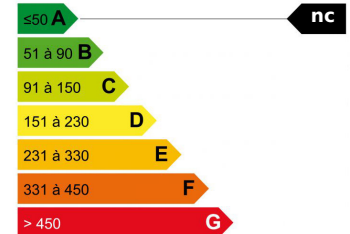

APARTMENT - 2 PIÈCE(S) - 55 M²

449 500 €

DESCRIPTIF DETAILLE

Ref : JP-10144

Surface :	55 M ²	Etage :	7th
Style immeuble :	NC	Exposition :	South, West
Etat :	New	Vue :	Sky, City
Pièces(s) :	2	Chauffage :	Air-conditioning
Chambre(s) :	1	Eau chaude :	Individual
Bains/Douches :	NC	Parking(s) :	NC
Toilette(s) :	NC	Garage(s) :	1
Surface séjour :	33 M ²	Cave :	NC
Balcon(s) :	NC	Taxe foncière :	NC
Terrasse(s) :	8 M ²	Charges :	NC

Logement économe

Logement énergivore

Faible émission de GES

Forte émission de GES

NICE CENTER / GAMBETTA: In a luxury residence, newly built in 2016, a superb 55sqm one bedroom apartment on an elevated floor, open view , high end finishings, equipped kitchen, west exposure, terrace of 8 sqm, at 200 meters from the beach with all the shops at the base of the building, climate control, garage possible. Agency fee included at the expense of the seller.