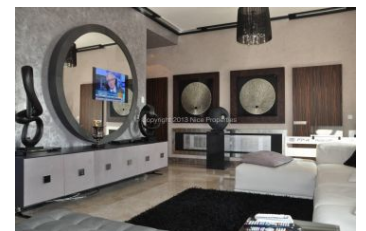

APARTMENT - 3 PIÈCE(S) - 89 M²

1 250 000 €