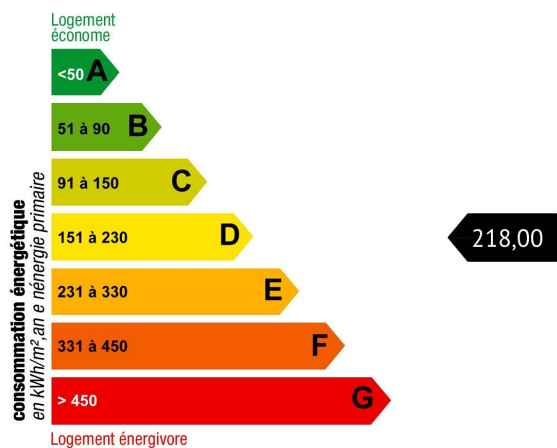

Ref: LF-9199

Services : Fireplace, Glass windows, Interphone

Detailed description

Surface	156 m ²	Living room surface area	NC
Terrain	NC	Terrace(s)	no
Style	NICOIS	Exposure	south - west
Level(s)	3	View	Sea
Adjoining	Garage adjoined	Heating	Electric
Condition	Good	Hot water	Water heater
Rooms(s)	6	Parking	2
Bedroom(s)	5	Garage	1
Bathroom(s)	2	Cellar	1
Toilet(s)	3	Property tax	1941.00 €

Energy consumption

Energy consumption (primary energy) for heating, production of hot water and cooling.
Unit of measure : kWhEP/m2.an

Faible émission de GES

7,00

Forte émission de GES

Energy consumption (primary energy) for heating, production of hot water and cooling.
Unit of measure : kWhEP/m2.an